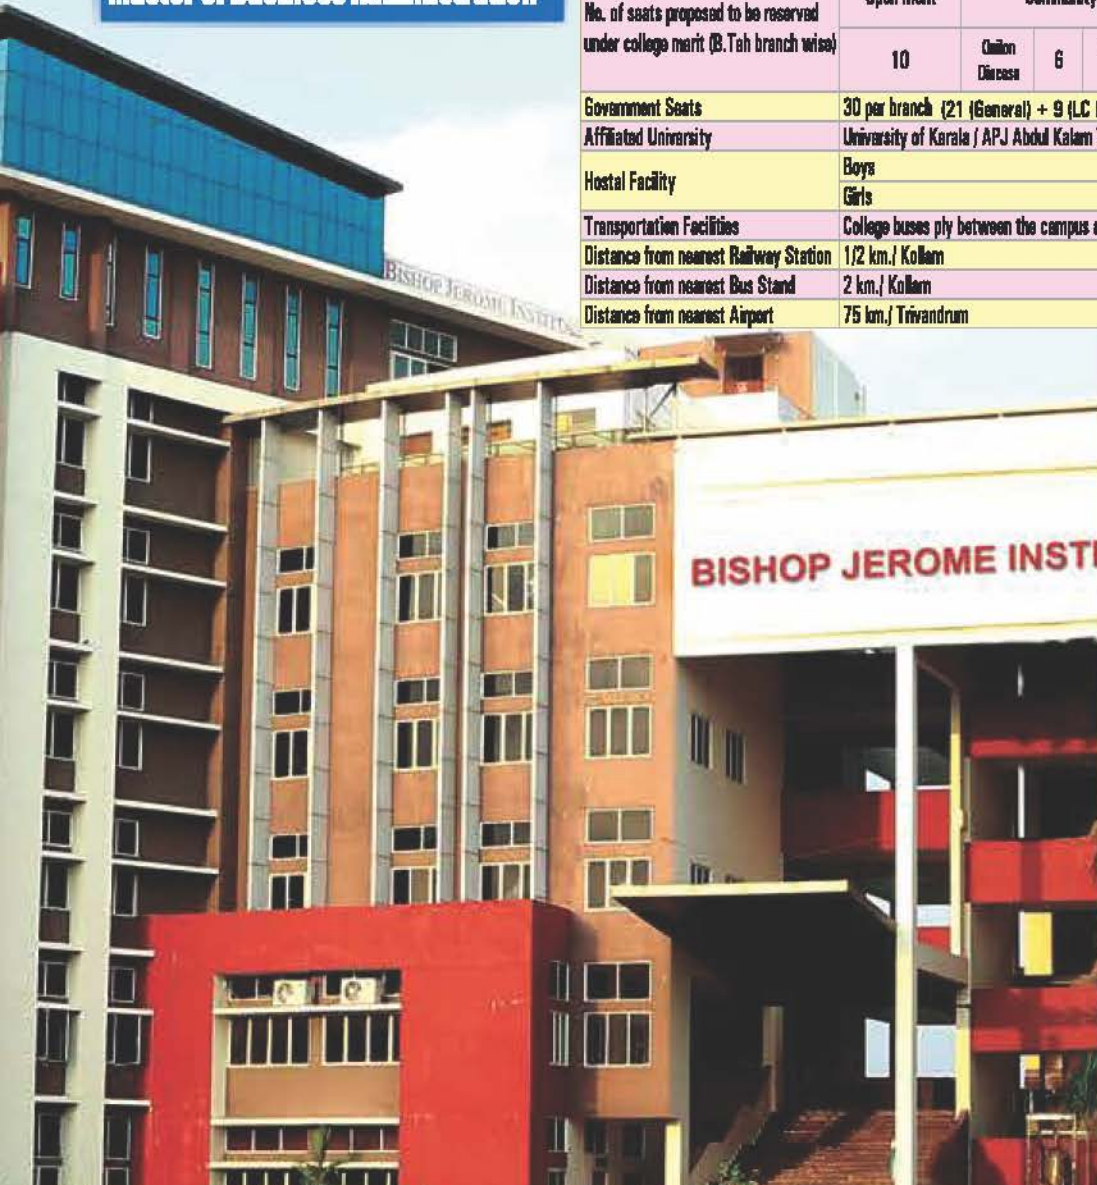

PROGRAMMES OFFERED

B. Tech
Civil Engg.
Mechanical Engg.
Electrical & Electronics Engg.
Electronics & Communication Engg.

B. Arch
Bachelor of Architecture

MBA
Master of Business Administration