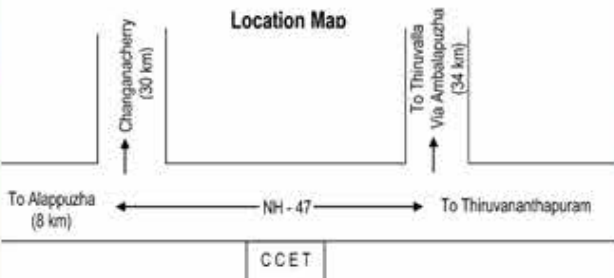

PLUS TWO MARKS

(Physics, Chemistry, Mathematics)

Above 90%	RS. 25000/-
85 - 90 %	RS. 20000/-

BASIC INFORMATION

Postal Address	Carmel College of Engineering and Technology Punnappra, Alappuzha - 688 004, Kerala							
Management	St. Joseph's Carmel Educational and Charitable Trust of CMI							
Chief Patron	Rev. Fr. Sebastian Chamathara CMI Provincial, St. Joseph's Province, Thiruvananthapuram							
Chairman	Rev. Fr. Mathew Arekalam CMI Prior, St. Joseph's Carmel Monastery, Punnappra							
Principal	Dr. Paul K Mathew							
Director	Rev. Fr. Bijo Mattaparambil CMI							
Year of Establishment	2014							
Phone	0477-2287248, 2287240, 8330807240			Email	ccetalappuzha@gmail.com			
Fax	0477 - 2287248			Web	www.carmelcet.in			
Number of seats (Branch wise)	Branch	CE	ME	EEE	CSE	ECE*		
	Seats	60	60	60	60	60		
Fee structure	Tuition Fee					Rs. 75,000 (per year)		
	Caution Deposit					Rs. 10000		
	Value Added Courses/ Training					Rs. 10000		
	Proportionate Fee to University/ Statutory Bodies					Rs. 1500		
	Refundable Deposit					Rs. 100000		
Uniform, Hostel, Bus extra			* Subject to KTU affiliation					
Number of Seats proposed to be reserved under various Categories per branch	Govt. Seats (30)	Management Seats (30)						
	Allotted by CEE	Open Merit	Community Merit	Syro- Malabar Catholic	Syro- Malankara Catholic	Latin Catholic	Dalit Christian	NRI
	30	11	4	3	1	1	1	9
Affiliated University	APJ Abdul Kalam Technological University (KTU)							
Hostel Facilities	For Boys and Girls in the Campus							

Location Map

SISTER CONCERN OF CARMEL POLYTECHNIC COLLEGE