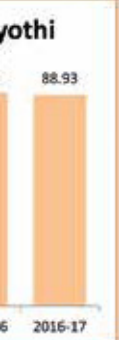

We Thank Our Recruiters

Percentage of Eligible Students Placed