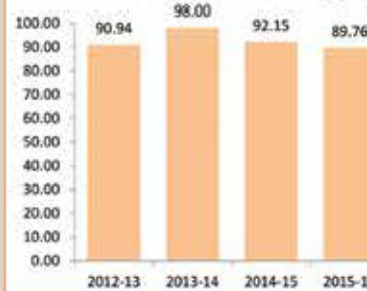

Final Semester Result @J

PARTNERSHIP & MEMBERSHIP WITH

TBI@JECC is approved by Technopark since 2011

2018 B.Tech A

Management Merit Scholarship

No.	Rank	Scholarship
1.	Rank 1 – 5000	Only Govt. College F
2.	Rank 5001 – 10,000	Scholarship Rs. 37,5
3.	Rank 10,001 – 15,000	Scholarship Rs. 20,0
4.	Rank 15,001 – 20,000	Scholarship Rs. 15,0
5.	Rank 20,001 – 25,000	Scholarship Rs. 10,0

Management Merit Scholarship

No.	Percentage	Scholarship
1.	95-100	Scholarship Rs. 20,0
2.	90-94	Scholarship Rs. 10,0